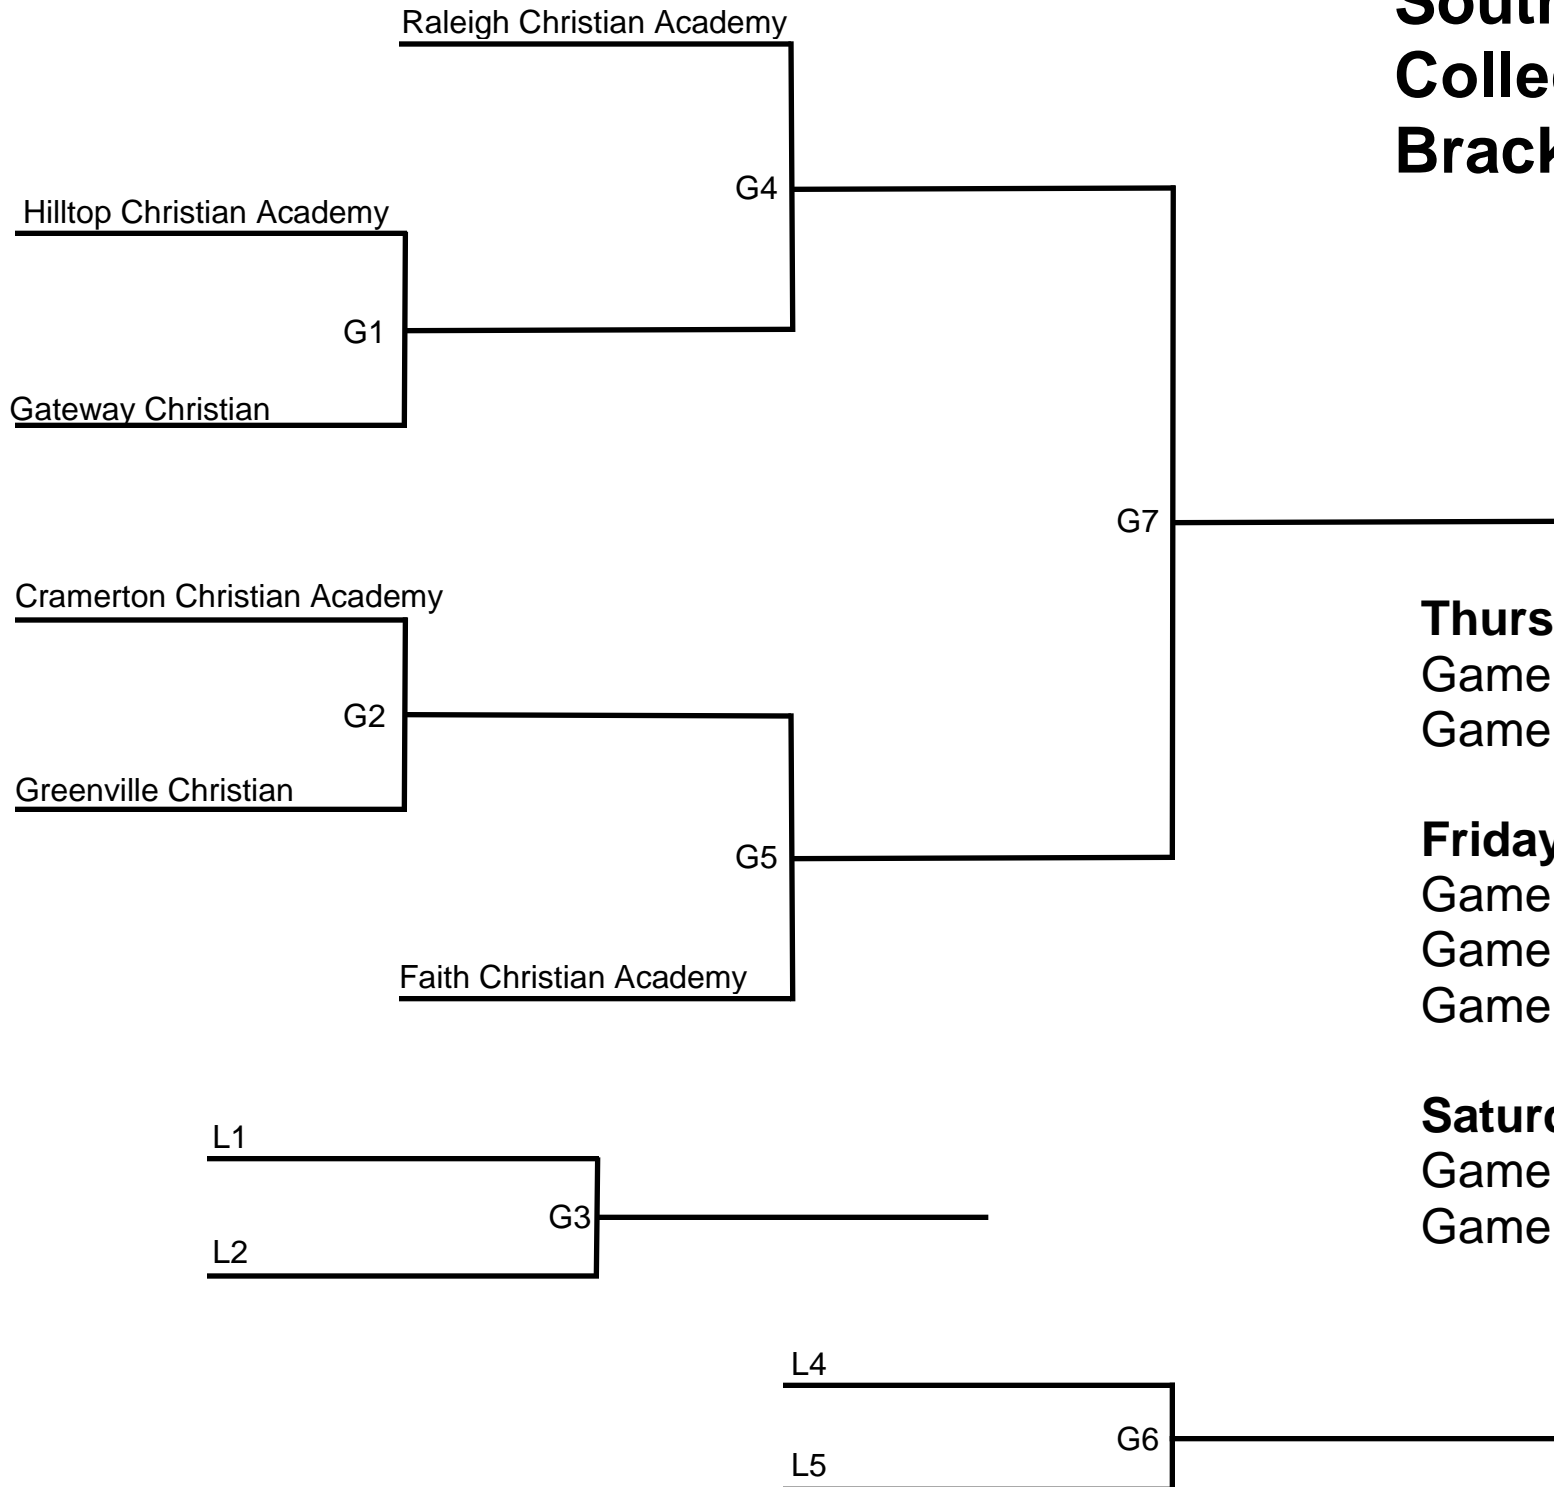

Southeastern FWB College Women's Bracket - 2009

Thursday

Game 1 - 4:30pm

Game 2 - 6:00pm

Friday

Game 3 - 1:30pm

Game 4 - 3:00pm

Game 5 - 4:30pm

Saturday

Game 6 - 8:30am

Game 7 - 11:30am