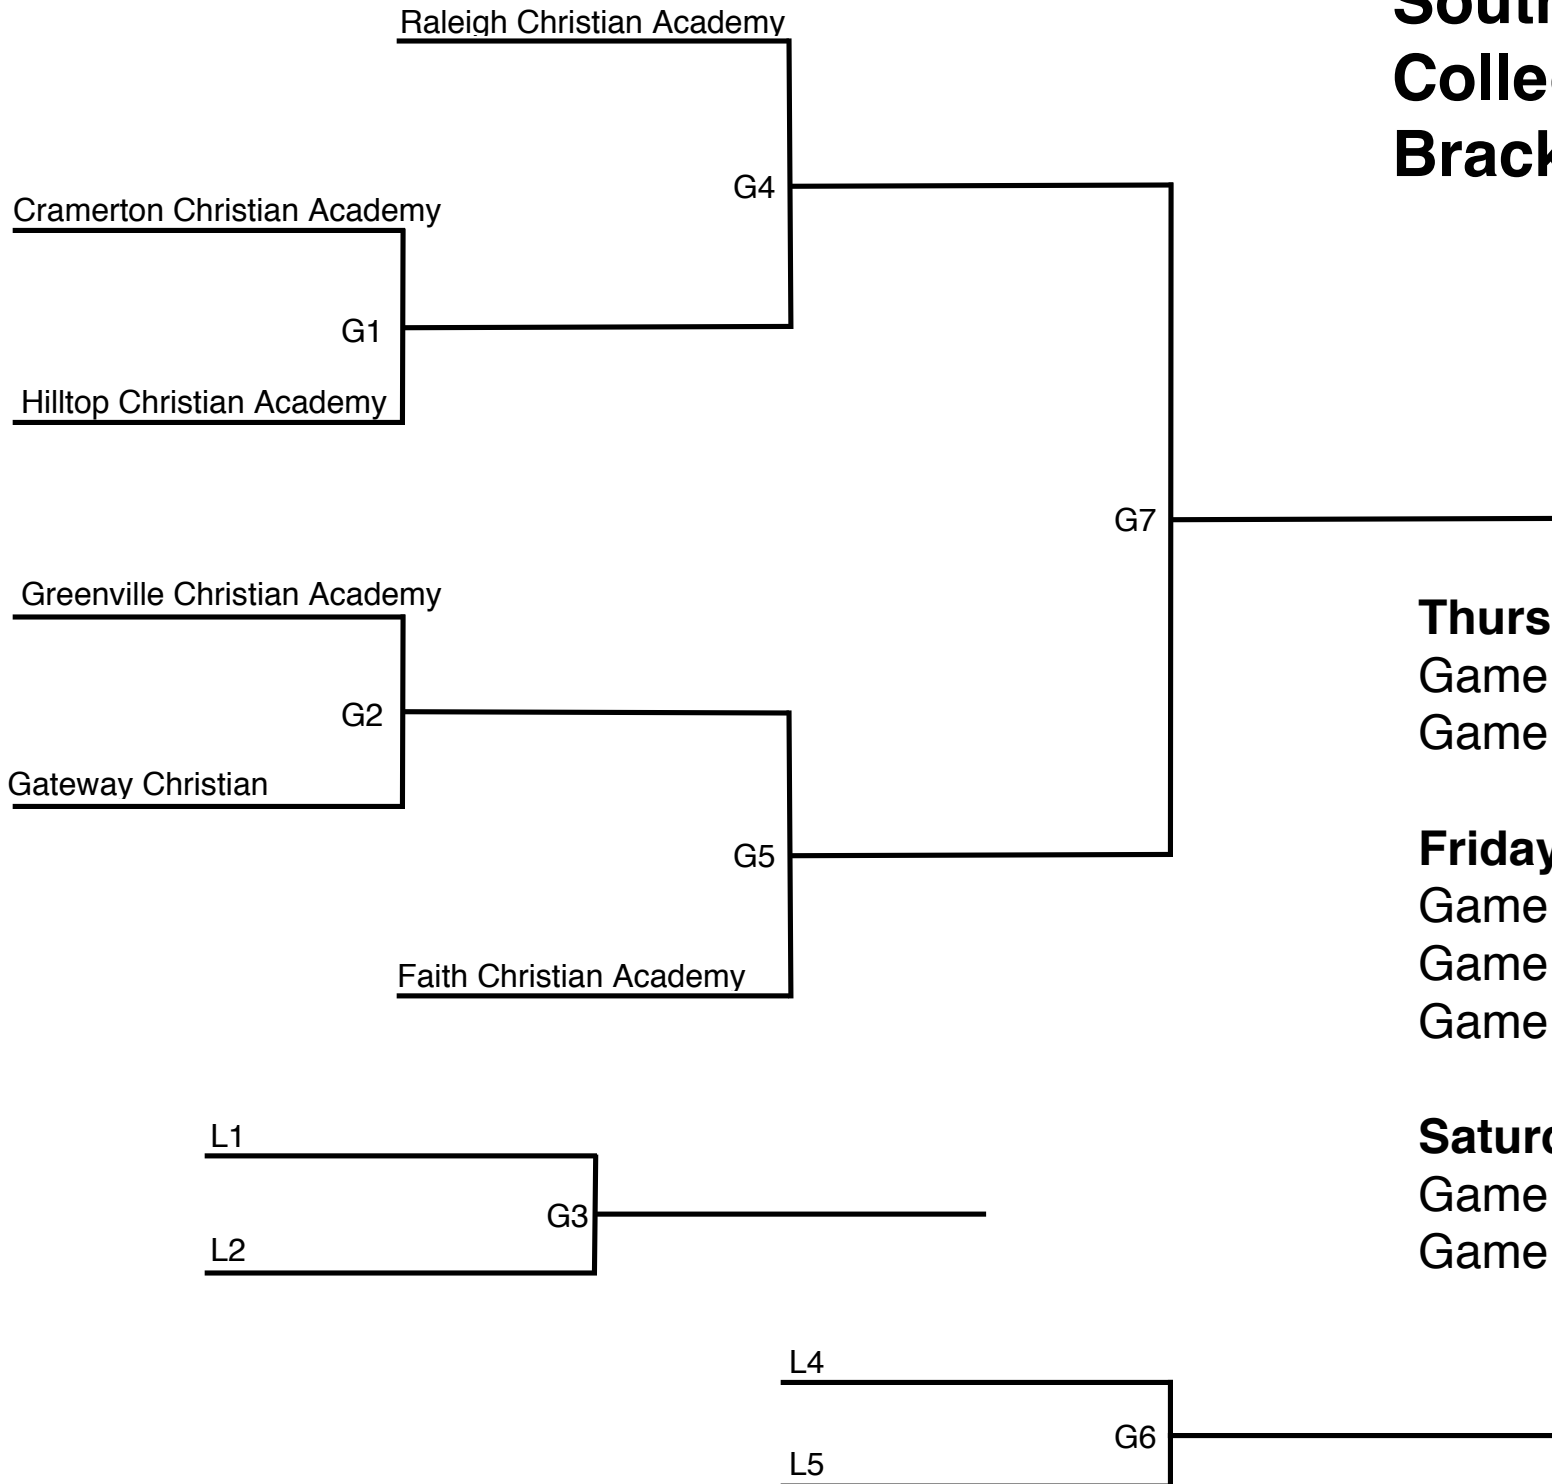

Southeastern FWI College Men's Bracket - 2009

Thursday

Game 1 - 7:30pm

Game 2 - 9:00pm

Friday

Game 3 - 6:00pm

Game 4 - 7:30pm

Game 5 - 9:00pm

Saturday

Game 6 - 10:00am

Game 7 - 1:00am